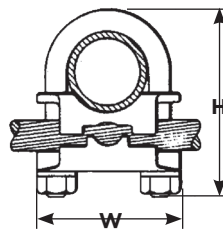

# Parallel or 90° Copper Cable Connection to Rod or Pipe

## Type GAR for Parallel or 90° Copper Cable Connection to Rod or Pipe with the same connector

High copper alloy ground connector for joining a range of cable, parallel, or at right angles, to rod or tube. Especially good for fence posts. High copper alloy cast body with DURIMUM™ Silicon Bronze U-bolts, nuts, and lockwashers, permit entire connection to be buried in earth or concrete without danger of corrosion.

Wire at Right Angle to Pipe

Wire Parallel to Pipe

Catalog Number	Conductor				H	J	W
	Tube I.P.S.*	Rod Size or O.D. Range	Rebar Size	Cable Range			
<b>GAR114C</b>	1/4	1/2	—	8 Sol. - 4 Str.	2-1/2	3/8	1-7/8
<b>GAR1126</b>	1/4	1/2	—	4 Sol. - 2/0 Str.	2-1/2	3/8	1-7/8
<b>GAR1129</b>	1/4	1/2	—	2/0 Sol. - 250	2-1/2	3/8	1-7/8
<b>GAR644C</b>	3/8	5/8 - 3/4	5 - 6	8 Sol. - 4 Str.	2-7/8	3/8	2-1/8
<b>GAR6426</b>	3/8	5/8 - 3/4	5 - 6	4 Sol. - 2/0 Str.	2-7/8	3/8	2-1/8
<b>GAR6429</b>	3/8	5/8 - 3/4	5 - 6	2/0 Sol. - 250	2-7/8	3/8	2-1/8
<b>GAR6434</b>	3/8	5/8 - 3/4	5 - 6	300-500	3-1/2	1/2	2-1/2
<b>GAR144C</b>	1/2-3/4	7/8 - 1	7 - 8	8 Sol. - 4 Str.	2-3/4	3/8	2-3/8
<b>GAR1426</b>	1/2-3/4	7/8 - 1	7 - 8	4 Sol. - 2/0 Str.	3	3/8	2-3/8
<b>GAR1429</b>	1/2-3/4	7/8 - 1	7 - 8	2/0 Sol. - 250	3	3/8	2-3/8
<b>GAR1434</b>	1/2-3/4	7/8 - 1	7 - 8	300-500	3-3/4	1/2	2-3/4
<b>GAR154C</b>	1	1-1/8 - 1-1/4	9 - 10	8 Sol. - 4 Str.	2-7/8	3/8	2-5/8
<b>GAR1526</b>	1	1-1/8 - 1-1/4	9 - 10	4 Sol. - 2/0 Str.	2-7/8	3/8	2-5/8
<b>GAR1529</b>	1	1-1/8 - 1-1/4	9 - 10	2/0 Sol. - 250	3-3/8	3/8	2-5/8
<b>GAR1534</b>	1	1-1/8 - 1-1/4	9 - 10	300-500	4-1/2	1/2	2-5/8
<b>GAR164C</b>	1-1/4	1-3/8 - 1-1/2	11	8 Sol. - 4 Str.	3-1/2	3/8	3
<b>GAR1626</b>	1-1/4	1-3/8 - 1-1/2	11	4 Sol. - 2/0 Str.	3-1/2	3/8	3
<b>GAR1629</b>	1-1/4	1-3/8 - 1-1/2	11	2/0 Sol. - 250	3-1/2	3/8	3
<b>GAR1634</b>	1-1/4	1-3/8 - 1-1/2	11	300-500	4-1/4	1/2	3-3/8